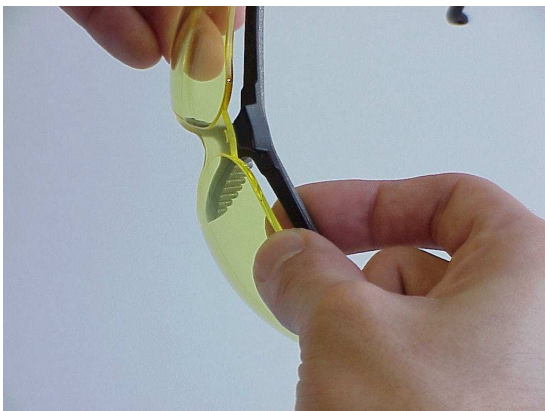

uvex genesis[®] Lens Exchange Instructions

Hold **uvex genesis** by the top and bottom of the lens in left hand and place your right index finger under the brow bar as shown.

Place your right thumb on the top of the **uvex genesis** lens as shown.

Push downward with your right thumb and pull upwards with your right index finger. The **uvex genesis** lens should “pop” out of the center frame snap.

Pull the **uvex genesis** frame straight from the lens as shown. Repeat this for the other side of the frame.

Reinstall a new **uvex genesis** lens in the reverse order.