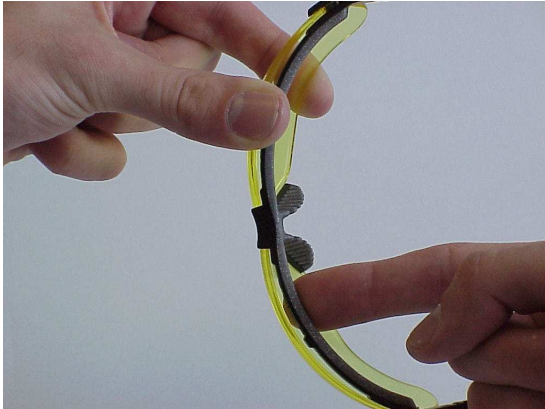

uvex genesis[®] Lens Exchange Instructions

Hold **uvex genesis** by the top and bottom of the lens in left hand and place your right index finger under the brow bar as shown.

Place your right thumb on the top of the **uvex genesis** lens as shown.

Push downward with your right thumb and pull upwards with your right index finger. The **uvex genesis** lens should “pop” out of the center frame snap.

Pull the **uvex genesis** frame straight from the lens as shown. Repeat this for the other side of the frame.

Reinstall a new **uvex genesis** lens in the reverse order.