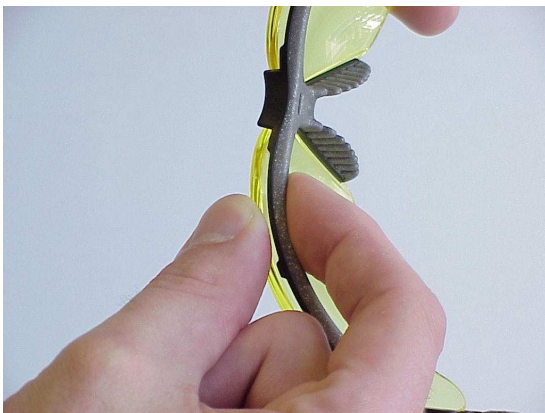

uvex genesis[®] Lens Exchange Instructions

Hold **uvex genesis** by the top and bottom of the lens in left hand and place your right index finger under the brow bar as shown.

Place your right thumb on the top of the **uvex genesis** lens as shown.

Push downward with your right thumb and pull upwards with your right index finger. The **uvex genesis** lens should “pop” out of the center frame snap.

Pull the **uvex genesis** frame straight from the lens as shown. Repeat this for the other side of the frame.

Reinstall a new **uvex genesis** lens in the reverse order.