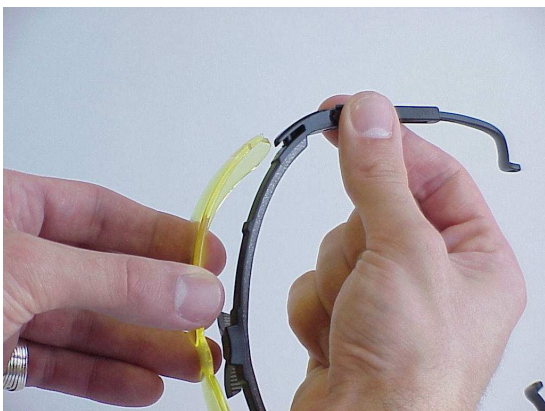

uvex genesis[®] Lens Exchange Instructions

Hold **uvex genesis** by the top and bottom of the lens in left hand and place your right index finger under the brow bar as shown.

Place your right thumb on the top of the **uvex genesis** lens as shown.

Push downward with your right thumb and pull upwards with your right index finger. The **uvex genesis** lens should “pop” out of the center frame snap.

Pull the **uvex genesis** frame straight from the lens as shown. Repeat this for the other side of the frame.

Reinstall a new **uvex genesis** lens in the reverse order.